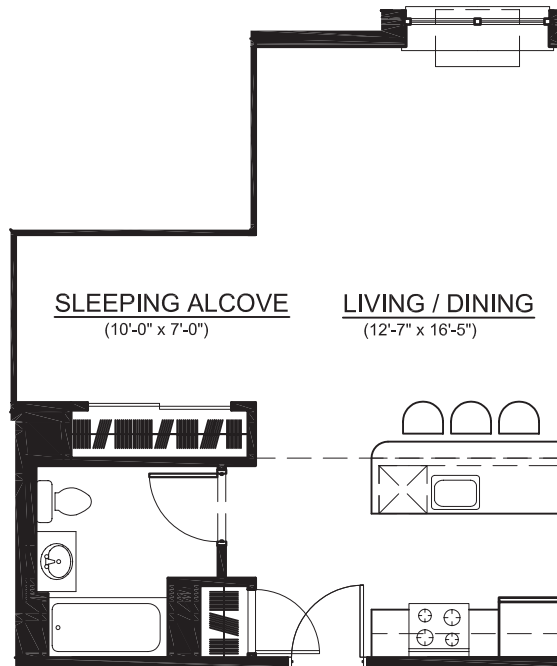

KEY PLAN

SLEEPING ALCOVE  
(10'-0" x 7'-0")

LIVING / DINING  
(12'-7" x 16'-5")

APT. PHF

SCALE 1/8" = 1' -0"

0 BR, 1 BATH

532 S.F.

(NOTE: ALL DIMENSIONS ARE APPROXIMATE)